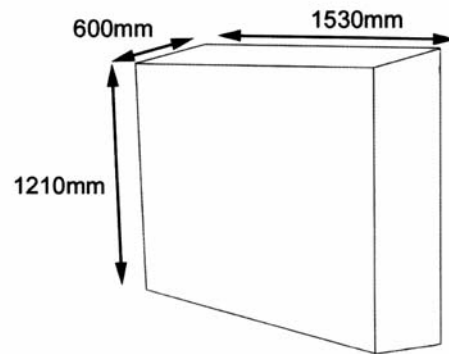

Technical Specifications for the Portable Lifting Platform

Typical Application	Ideal for stage / platform access Wheelchair users only
Maximum Travel	1000mm
Unladen Weight	140kg
Internal Platform Size	1450mm x 800mm
Closed Height	100mm
Rated Speed	0.06 m/s
Safe Working Load	250kg
Lifting Mechanism	Electro hydraulic
Electrical Supply	240v, ISA Charger Plugs into socket
Design Standard	CE Marked