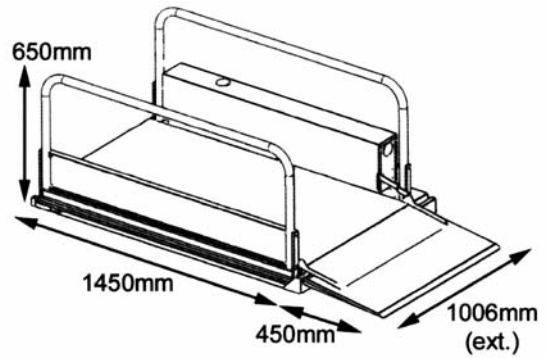

Technical Specifications for the Portable Lifting Platform

Typical Application	Ideal for stage / platform access Wheelchair users only
Maximum Travel	1000mm
Unladen Weight	140kg
Internal Platform Size	1450mm x 800mm
Closed Height	100mm
Rated Speed	0.06 m/s
Safe Working Load	250kg
Lifting Mechanism	Electro hydraulic
Electrical Supply	240v, ISA Charger Plugs into socket
Design Standard	CE Marked