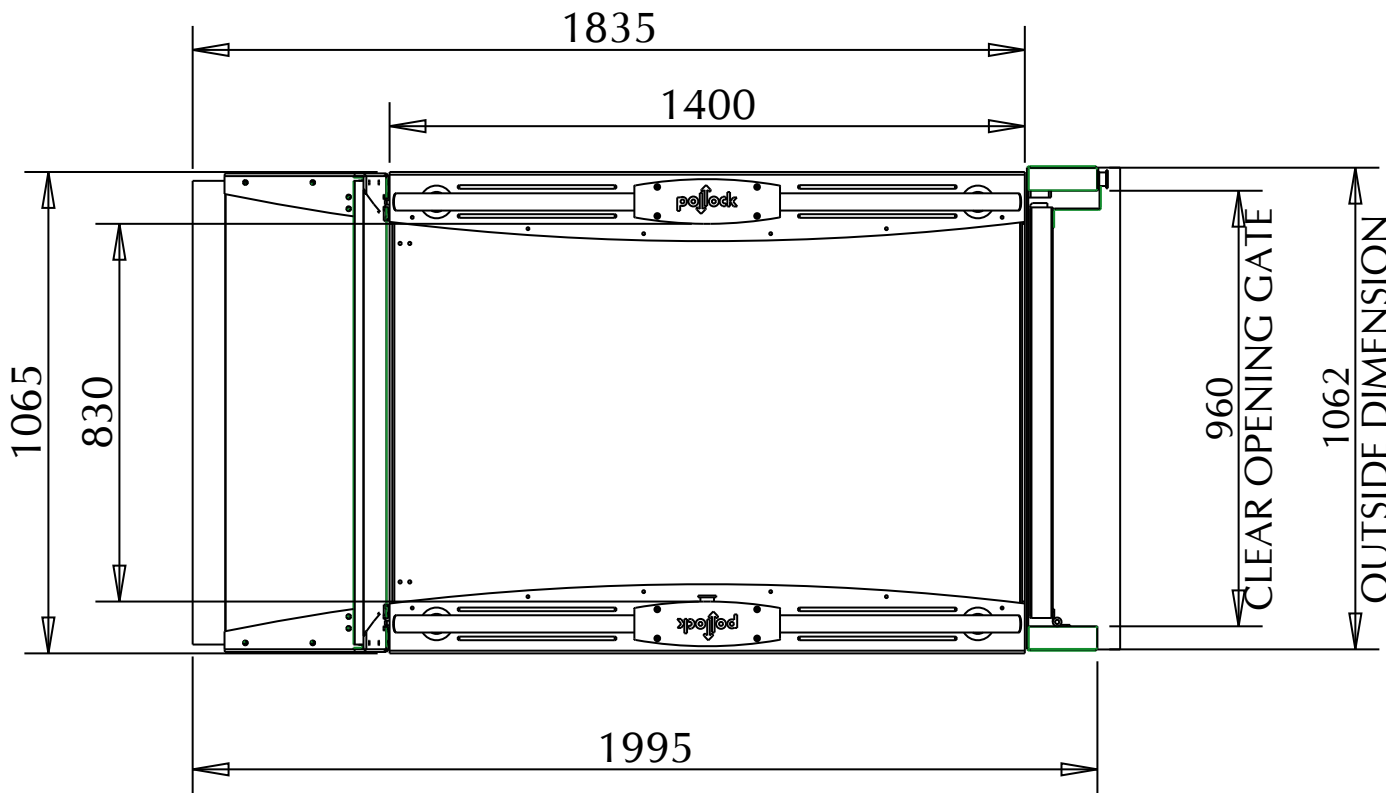

830x1400
STEPLIFT
THROUGH ENTRY

LOWER LEVEL

UPPER LEVEL

Innovate
LIFTING SYSTEMS