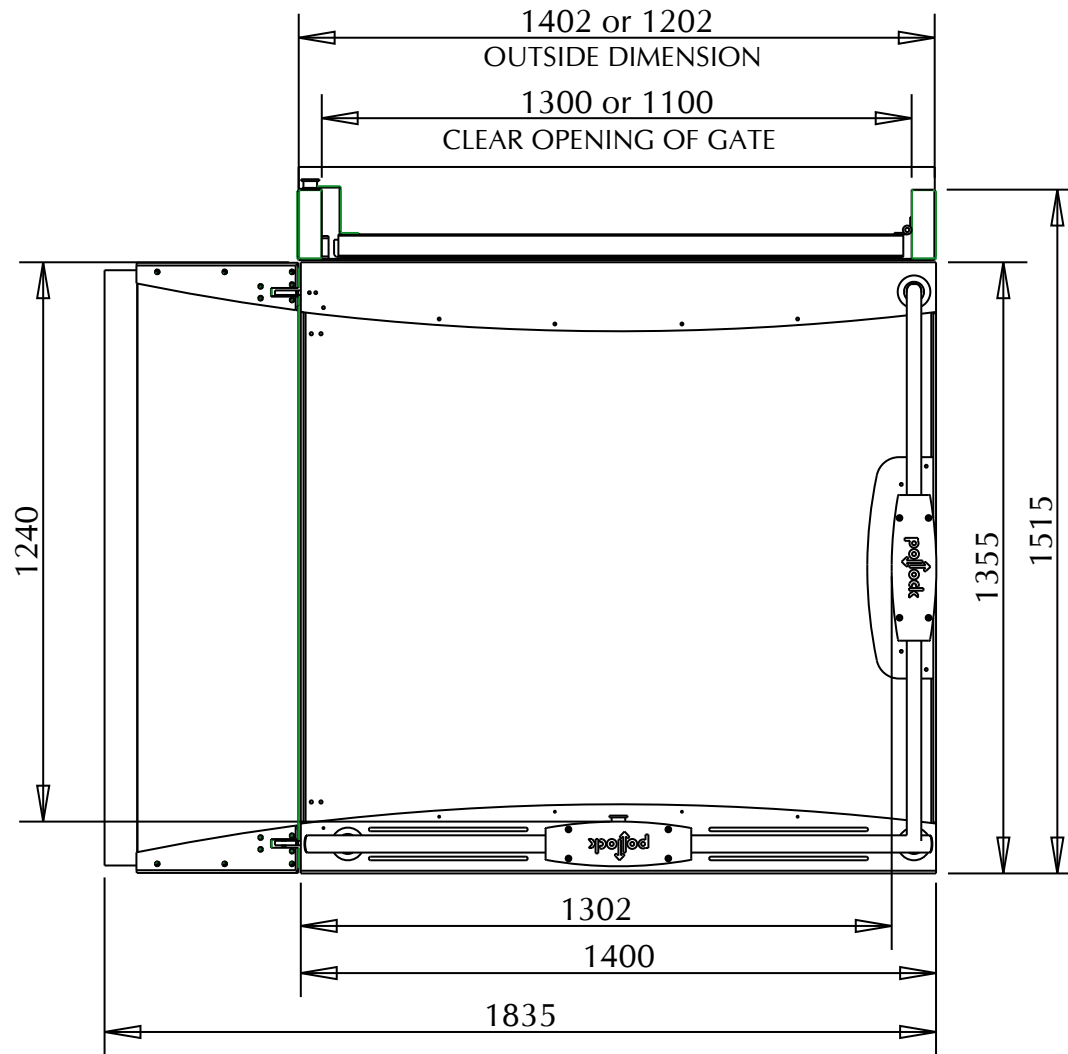

# 1100x1400 STEPLIFT ADJACENT ENTRY

LOWER LEVEL

UPPER LEVEL