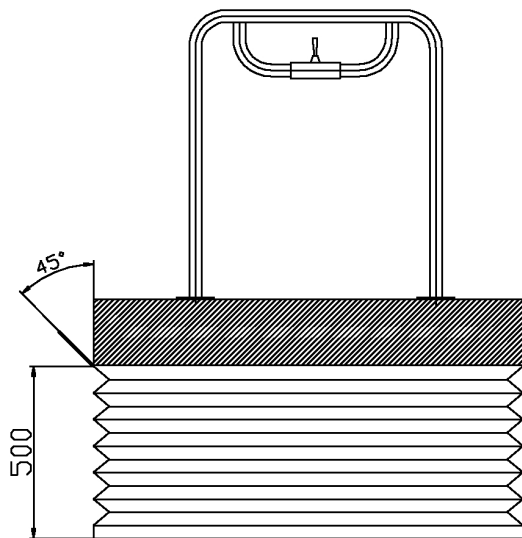

# LOW-UP

## Technical specification

- Lifting capacity: 225Kg
- Lifting height: 500mm
- Main supply voltage: 230V AC
- Control voltage: 24V DC
- Lifting equipment: 2 pcs of linear actuators
- Lifting speed: 0,01m/sek
- Soft start/stop
- Joy-stick manouever  
Bellows

## Options:

- Wider platform (915mm)
- Additional handgrip on the other side
- Manoueverhandle with spiralcable
- Manoueverpanels on upper and lower level
- Longer ramp (250 mm)