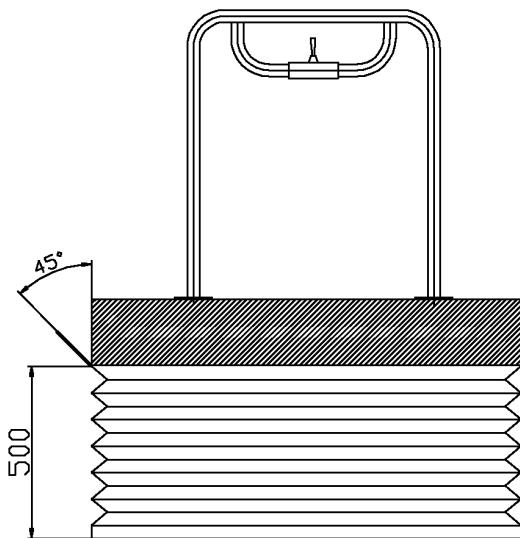

LOW-UP

Technical specification

- Lifting capacity: 225Kg
- Lifting height: 500mm
- Main supply voltage: 230V AC
- Control voltage: 24V DC
- Lifting equipment: 2 pcs of linear actuators
- Lifting speed: 0,01m/sek
- Soft start/stop
- Joy-stick manouever
Bellows

Options:

- Wider platfform (915mm)
- Additional handgrip on the other side
- Manoueverhandle with spiralcable
- Manoueverpanels on upper and lower level
- Longer ramp (250 mm)