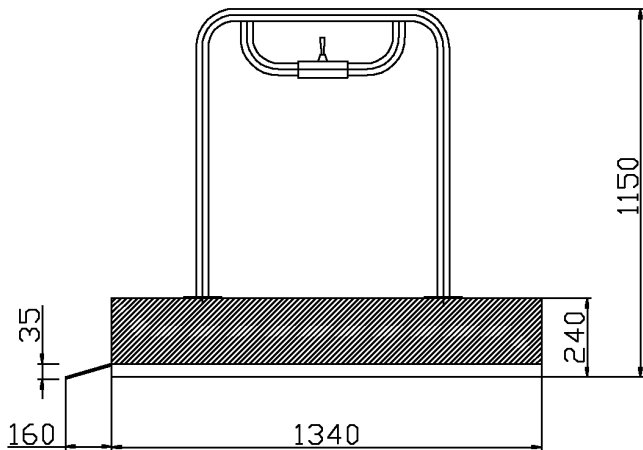

# LOW-UP

## Technical specification

- Lifting capacity: 225Kg
- Lifting height: 500mm
- Main supply voltage: 230V AC
- Control voltage: 24V DC
- Lifting equipment: 2 pcs of linear actuators
- Lifting speed: 0,01m/sek
- Soft start/stop
- Joy-stick manouever  
Bellows

## Options:

- Wider platform (915mm)
- Additional handgrip on the other side
- Manoueverhandle with spiralcable
- Manoueverpanels on upper and lower level
- Longer ramp (250 mm)