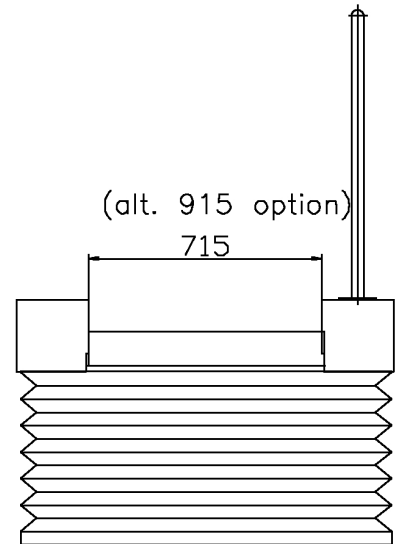

# LOW-UP

## Technical specification

- Lifting capacity: 225Kg
- Lifting height: 500mm
- Main supply voltage: 230V AC
- Control voltage: 24V DC
- Lifting equipment: 2 pcs of linear actuators
- Lifting speed: 0,01m/sek
- Soft start/stop
- Joy-stick manouever  
Bellows

## Options:

- Wider platform (915mm)
- Additional handgrip on the other side
- Manoueverhandle with spiralcable
- Manoueverpanels on upper and lower level
- Longer ramp (250 mm)