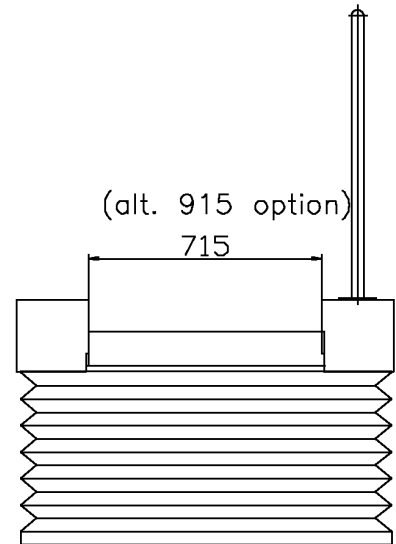

LOW-UP

Technical specification

- Lifting capacity: 225Kg
- Lifting height: 500mm
- Main supply voltage: 230V AC
- Control voltage: 24V DC
- Lifting equipment: 2 pcs of linear actuators
- Lifting speed: 0,01m/sek
- Soft start/stop
- Joy-stick manouever
Bellows

Options:

- Wider platfform (915mm)
- Additional handgrip on the other side
- Manoueverhandle with spiralcable
- Manoueverpanels on upper and lower level
- Longer ramp (250 mm)