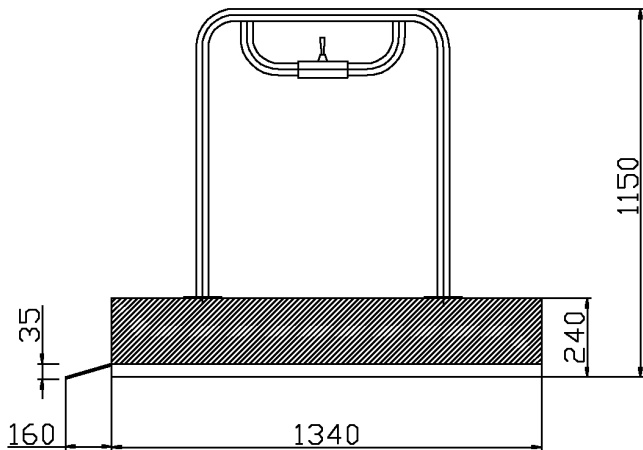

LOW-UP

Technical specification

- Lifting capacity: 225Kg
- Lifting height: 500mm
- Main supply voltage: 230V AC
- Control voltage: 24V DC
- Lifting equipment: 2 pcs of linear actuators
- Lifting speed: 0,01m/sek
- Soft start/stop
- Joy-stick manouever
Bellows

Options:

- Wider platfform (915mm)
- Additional handgrip on the other side
- Manoueverhandle with spiralcable
- Manoueverpanels on upper and lower level
- Longer ramp (250 mm)